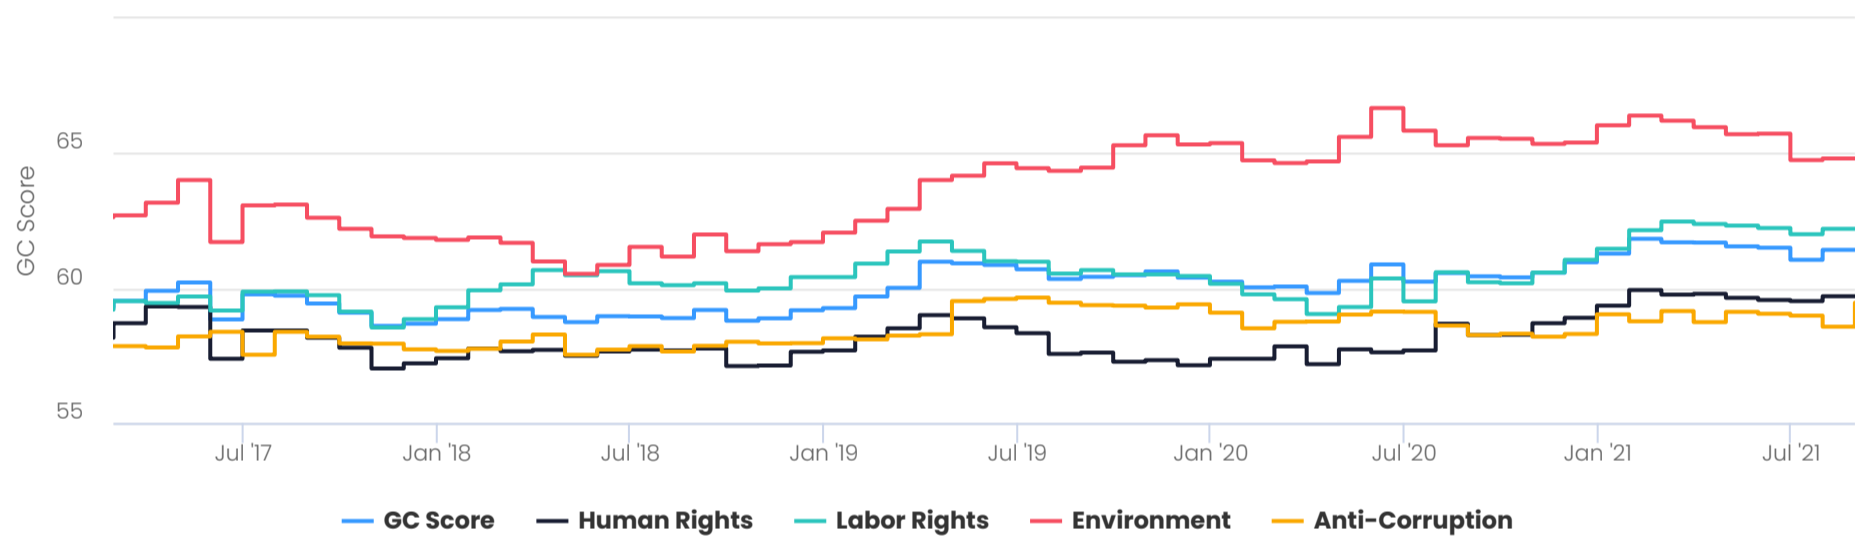

Long-term Score (<=2°C) (%)	36.21
Near-term Score (<=2°C) (%)	59.85
Scope 3 Emissions (%)	48.89
Trend (%)	16.51
Target (%)	21.30

RATINGS

Temperature Rating	Aligned Near-Term
--------------------	-------------------

Governance

Business Ethics	51.45
Capital Structure	47.68
Corporate Governance	58.21
Transparency	64.39
Diversity	62.14
Forensic Accounting	43.76
Compensation	62.85

ESG Score

Business Involvement

Adult Entertainment	No
Alcohol	No
Controversial Weapons	No
Defence	No
Drugs	No
Firearms	No
Fossil Fuel	41.99%
Gambling	No
GMO	No
Nuclear	17.32%
Pork	No
Stem Cells	No
Thermal Coal	No
Tobacco	No

GC Score

Temperature Score