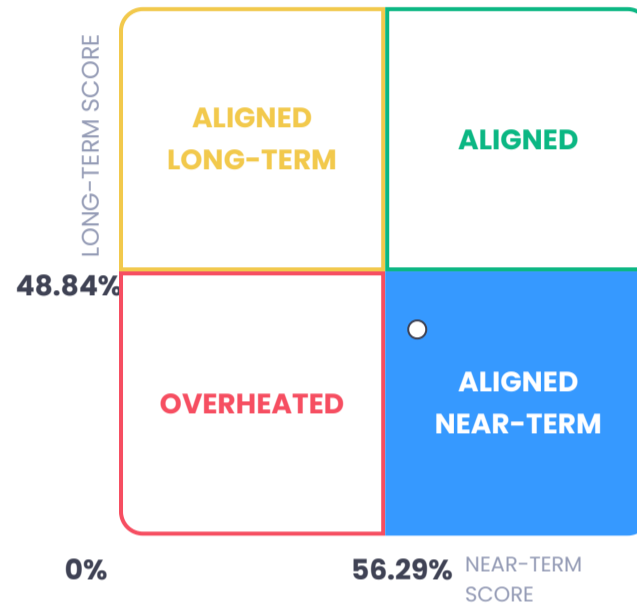

ESG and Global Compact Quality Score

As of 12th November 2021

- AA
- A
- BB
- B
- C
- Not rated

Sustainability Data Coverage: 95.45 %

ESG SCORE

Total	56.58
Environmental	65.39
Social	60.31
Governance	50.00

GC SCORE

Total	61.42
Human Rights	59.70
Labor Rights	62.20
Environment	64.81
Anti-Corruption	59.46

GLOBAL RANKS

ESG	36th/100
Global Compact (GC)	12th/100

Temperature Quality Score

As of 12th November 2021

TEMPERATURE SCORE

Long-term Score (<=2°C) (%)	36.21
Near-term Score (<=2°C) (%)	59.85
Scope 3 Emissions (%)	48.89
Trend (%)	16.51
Target (%)	21.30

RATINGS

Temperature Rating	Aligned Near-Term
--------------------	-------------------