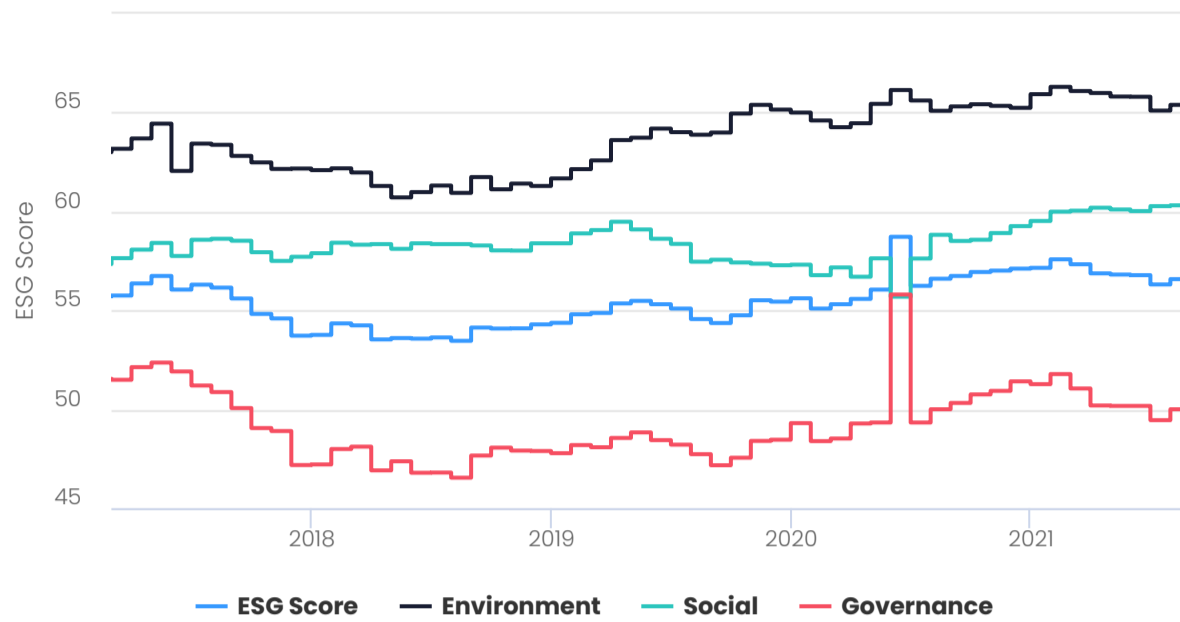

Long-term Score (<=2°C) (%)	36.21
Near-term Score (<=2°C) (%)	59.85
Scope 3 Emissions (%)	48.89
Trend (%)	16.51
Target (%)	21.30

RATINGS

Temperature Rating	Aligned Near-Term
--------------------	-------------------

Environmental

Water	60.07
Environmental Stewardship	76.60
Emissions	67.44
Waste	61.73
Environmental Management	61.65
Environmental Solutions	57.93
Resource Use	68.29

Social

Product Quality Safety	54.00
Product Access	57.73
Employment Quality	61.83
Human Rights	60.08
Labor Rights	56.68
Occupational Health and Safety	60.62
Training and Development	69.12
Community Relations	60.01

Governance

Business Ethics	51.45
Capital Structure	47.68
Corporate Governance	58.21
Transparency	64.39
Diversity	62.14
Forensic Accounting	43.76
Compensation	62.85

ESG Score

Business Involvement

Adult Entertainment	No
Alcohol	No
Controversial Weapons	No
Defence	No
Drugs	No
Firearms	No
Fossil Fuel	41.99%
Gambling	No
GMO	No
Nuclear	17.32%
Pork	No
Stem Cells	No
Thermal Coal	No
Tobacco	No

GC Score

Temperature Score